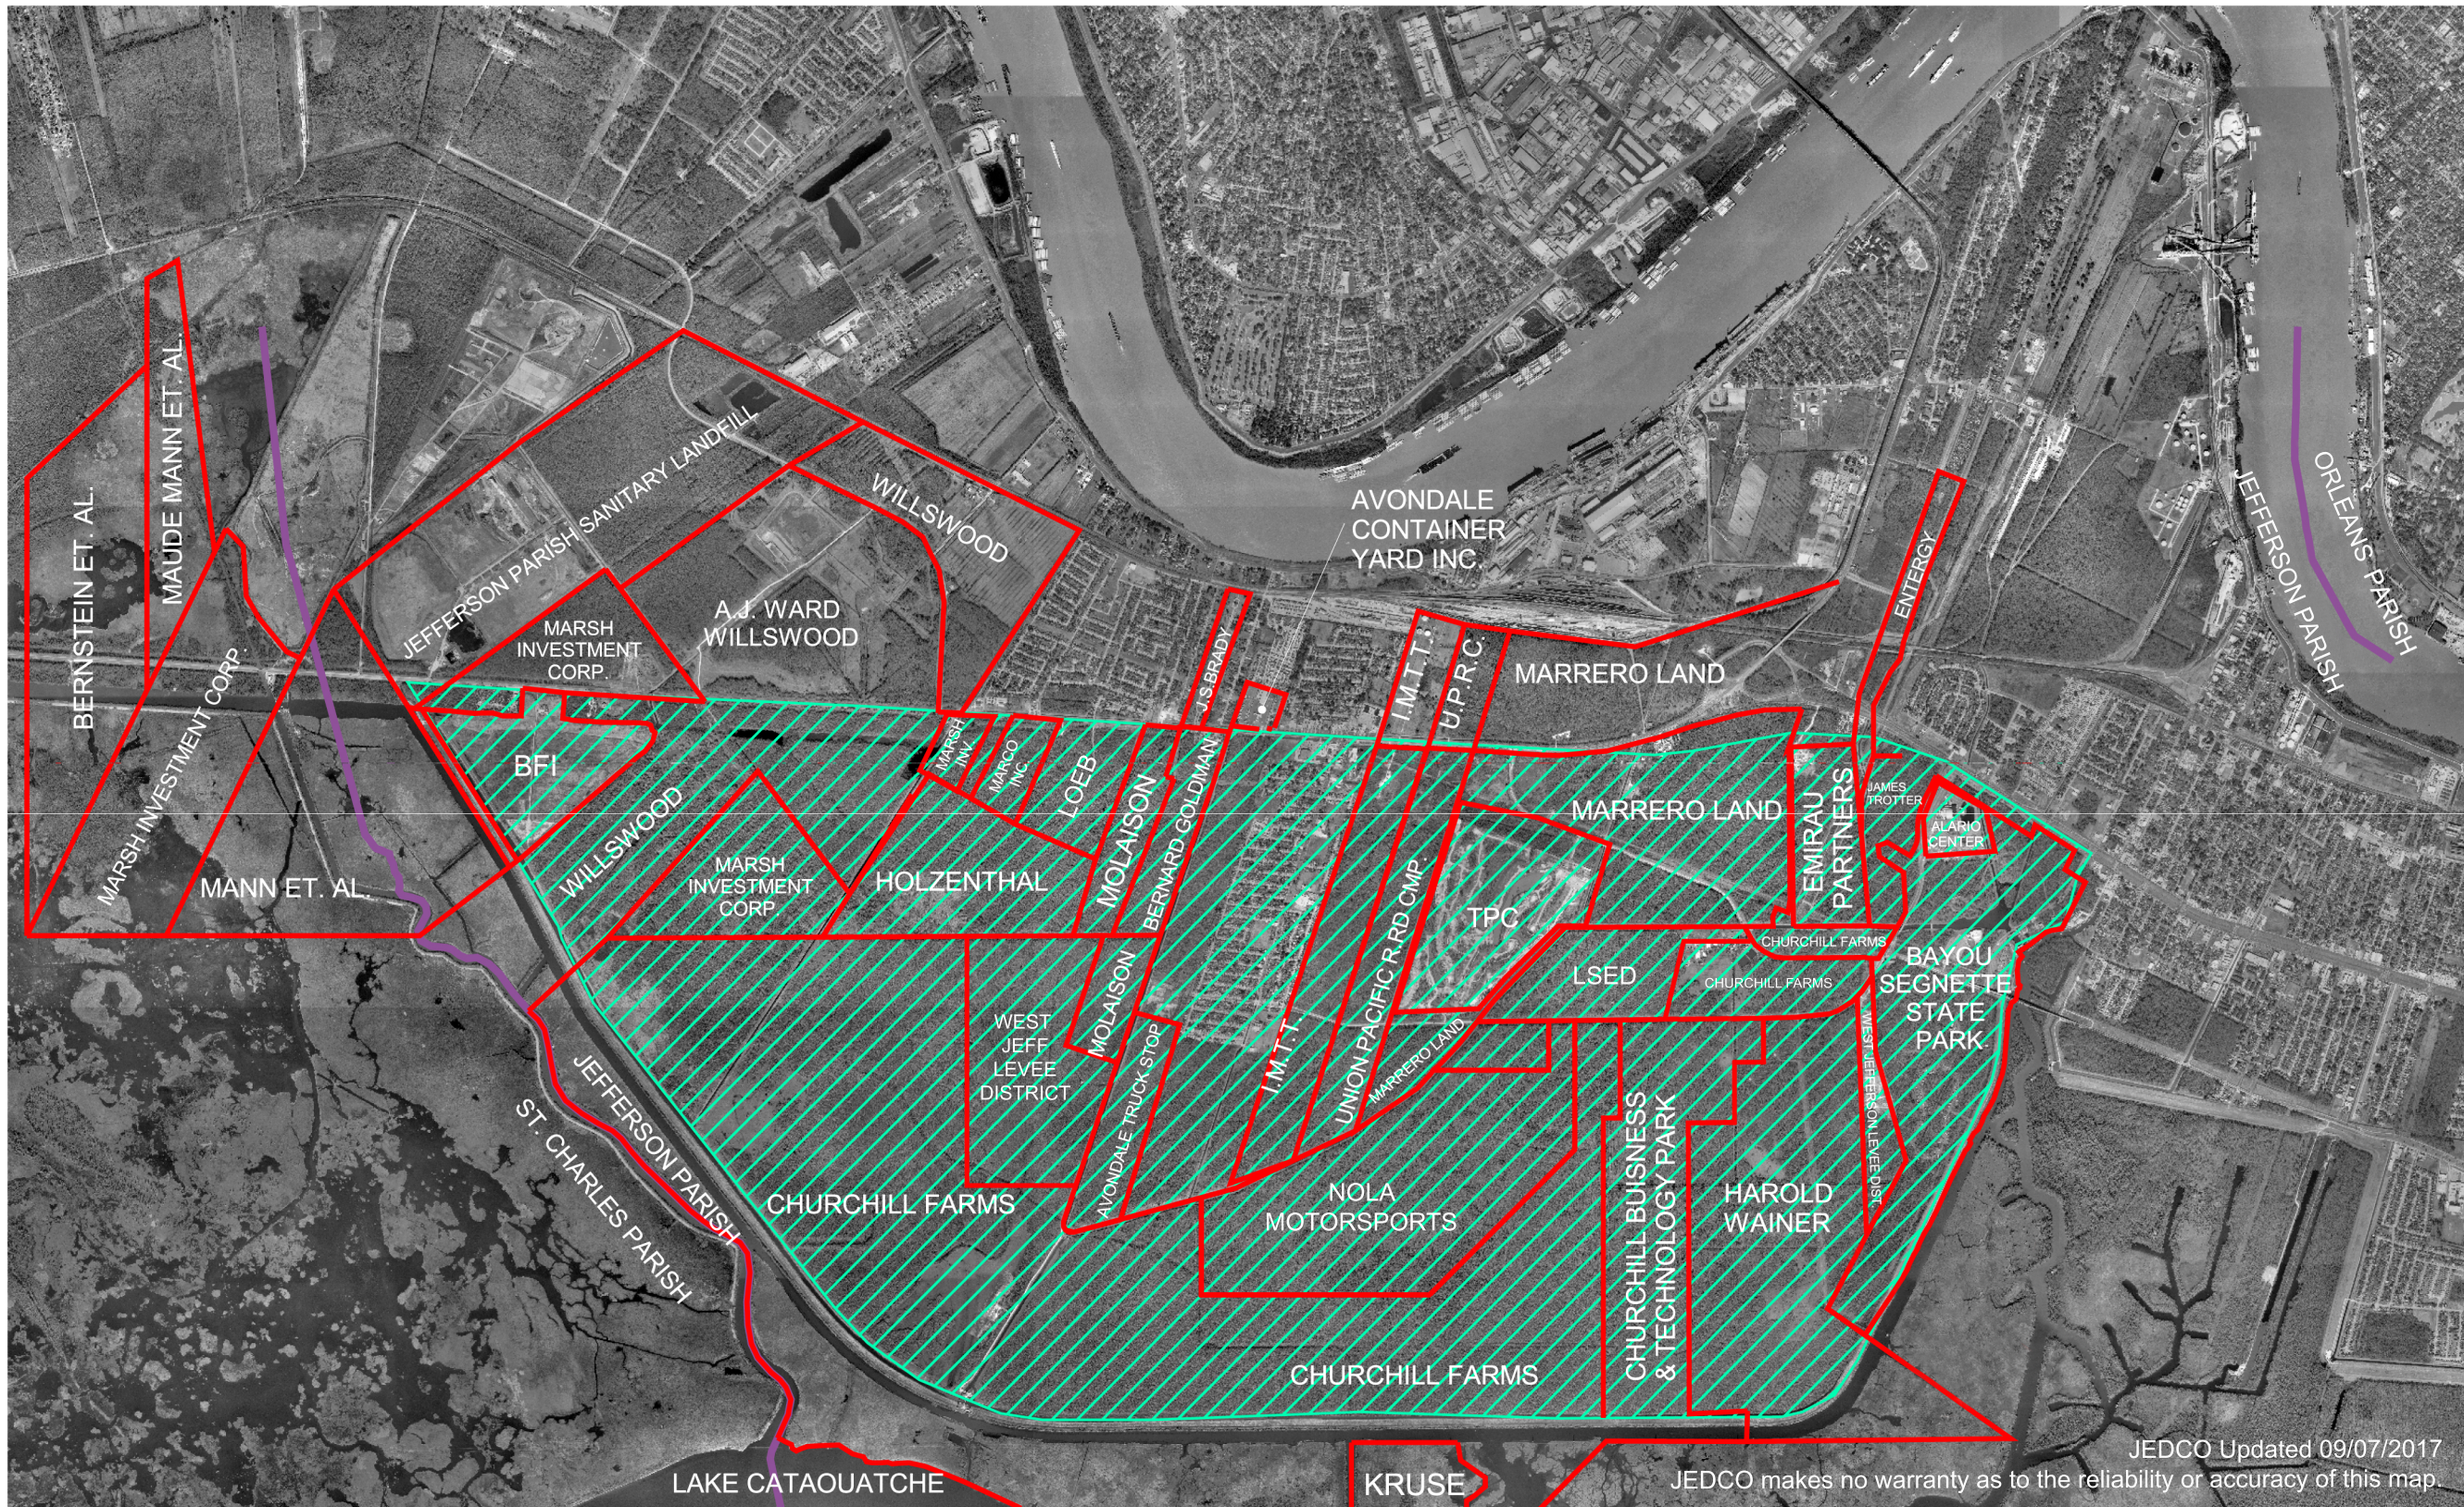

EXHIBIT F: FAIRFIELD PROPERTY OWNERSHIP MAP

RFP NUMBER: 171116

JEDCO Updated 09/07/2017

JEDCO makes no warranty as to the reliability or accuracy of this map.

Project Number 05-002	Sheet No. 1	
	CATAOUATCHE 404 WETLANDS PERMIT PROPERTY OWNERS	
LAMBERT ENGINEERS		Checked: DCL
DESIGNED BY: MMH		DRAWN BY: MMH
No. 1		Submittal
Date 02/16/06		Revision