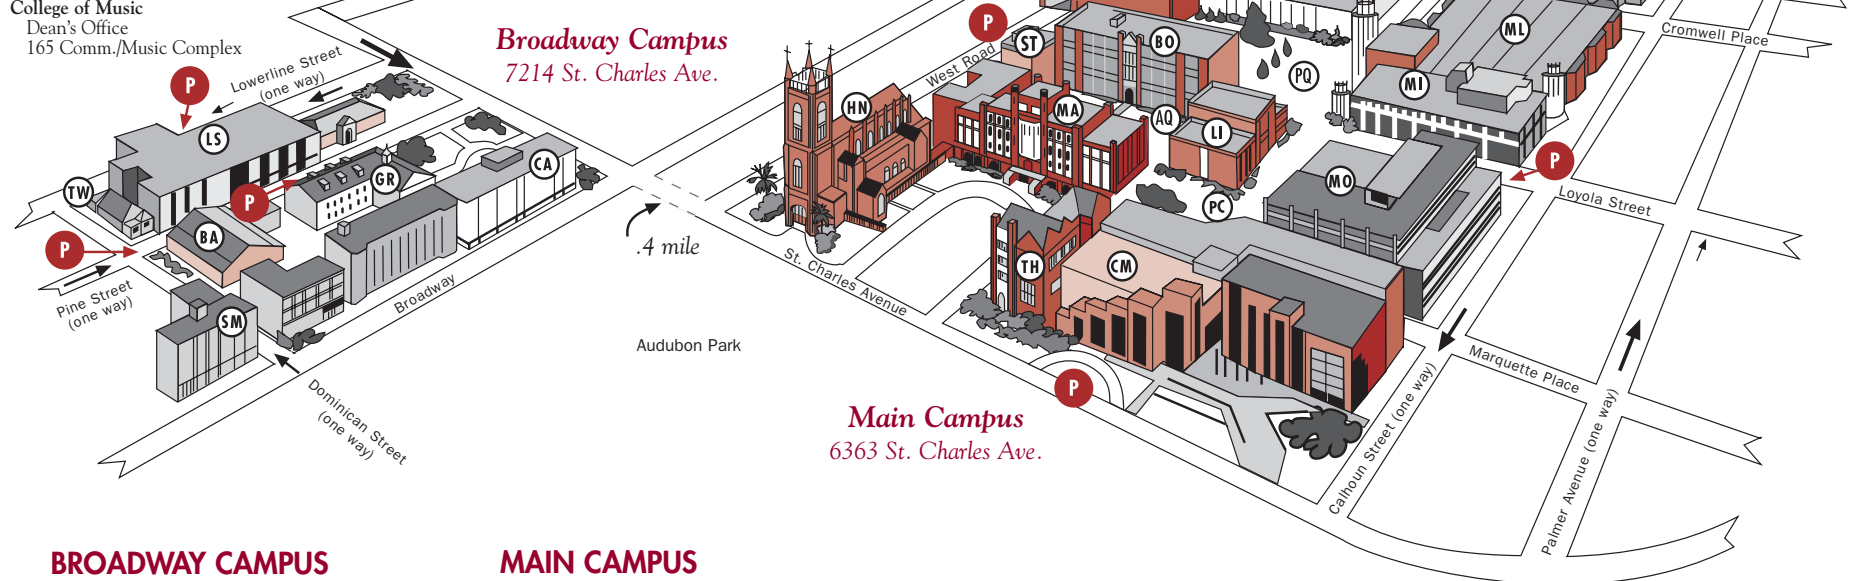

PLACES MOST SOUGHT

- Academic Resource Center**
405 Monroe Hall
- Admissions**
Undergraduate and Graduate
315 Marquette Hall
Law
Law School, Broadway Campus
- Alumni Relations**
Greenville Hall
- Audubon Room**
2nd Floor, Danna Center
- Black Student Union Office**
Lower Level, Danna Center
- Bookstore**
1st Floor, Danna Center
- Bursar's Office**
270 Marquette Hall
- Central Receiving**
125 Monroe Hall
- City College**
Dean's Office, 211 Stallings Hall
- Claiborne Rooms**
1st Floor, Danna Center
- College of Arts and Sciences**
Dean's Office
202 Bobet Hall
- College of Business Administration**
Dean's Office
301 Miller Hall
- College of Music**
Dean's Office
165 Comm./Music Complex

DRIVING TO CAMPUS

FROM I-10 WEST TRAVELING EAST Follow the signs toward the Central Business District. Take the Carrollton Avenue exit, Exit 232. Follow South Carrollton until it ends in a sharp left-hand curve and becomes St. Charles Avenue. Loyola's main campus is located on the left at 6363 St. Charles Avenue across from Audubon Park. The Broadway campus is located at 7214 St. Charles Avenue at the corner of Broadway.

FROM I-10 EAST TRAVELING WEST As you enter the downtown area, follow the signs to Hwy. 90 Business/West Bank. Exit at St. Charles Avenue/Carondelet Street (do not cross the bridge). At the second traffic light make a right onto St. Charles Avenue. Follow St. Charles Avenue for four miles. Loyola's main campus is on the right at 6363 St. Charles Avenue. The Broadway Campus is located on the left at 7214 St. Charles Avenue.

MAIN CAMPUS

- AQ Academic Quad
BE Biever Hall (♿ main entrance/front)
BO Bobet Hall (♿ main entrance/both sides)
BU Buddig Hall (♿ main entrance/front)
CM Communications/Music Complex (♿ Main entrance/both sides)
DC Danna Center (♿ main entrance/Peace Quad)
HN Holy Name of Jesus Church (♿ West Road entrance)
LI Old Library, future home of The Center for Visual and Performing Arts