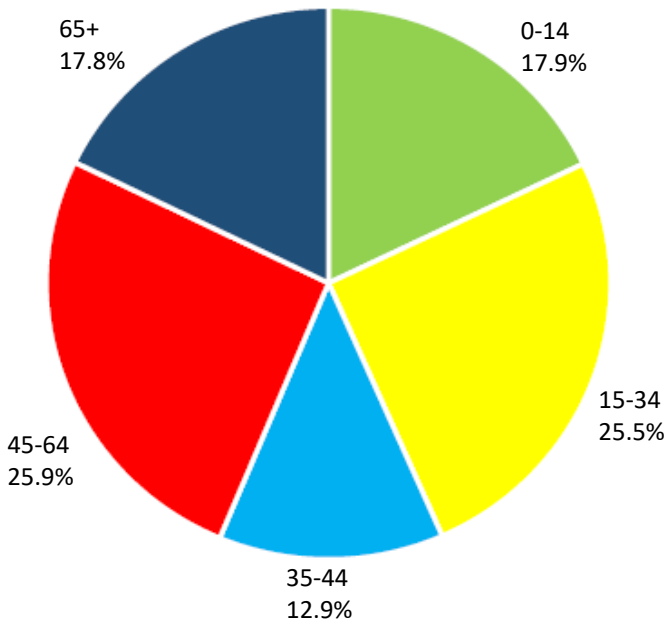

### Age of Jefferson Parish Residents (2019)

Source: ESRI 2019 Projections

ESRI Estimates Jefferson Parish's 2019 Population as 434,893 persons, making Jefferson Parish one of the most populated parishes in the state.

Median Household Income	\$52,108
Average Household Income	\$72,345

Population	434,893
Households	172,034
Families	110,642
Average Household Size	2.51
Owner Occupied Houses	105,298
Renter Occupied Houses	66,736
Median Age	39.7