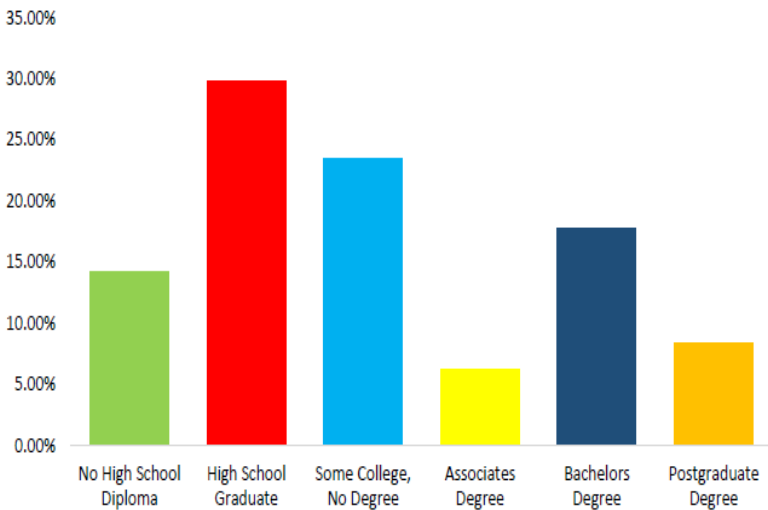

Jefferson Parish Educational Attainment (2019)

Source: JobsEQ