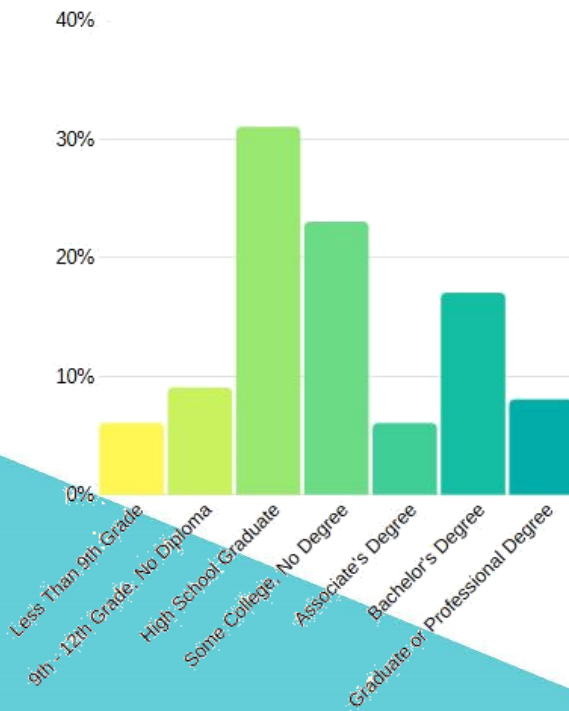

Jefferson Parish Educational Attainment(2018)

Source: U.S. Census Bureau American Factfinder