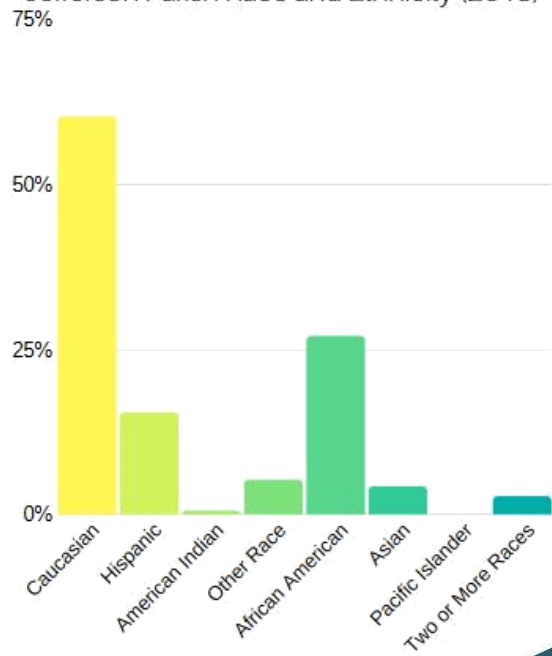

Jefferson Parish Race and Ethnicity (2018)

Source: ESRI 2018 Projections