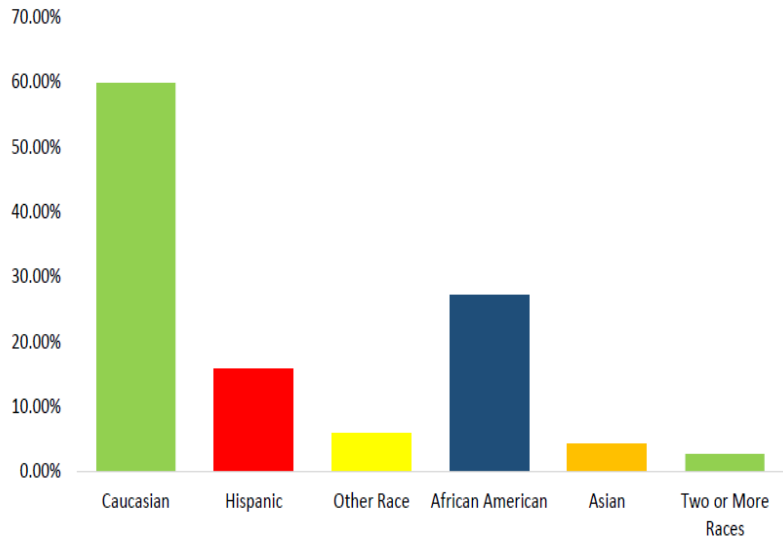

Jefferson Parish Race and Ethnicity (2019)

Source: ESRI 2019 Projections