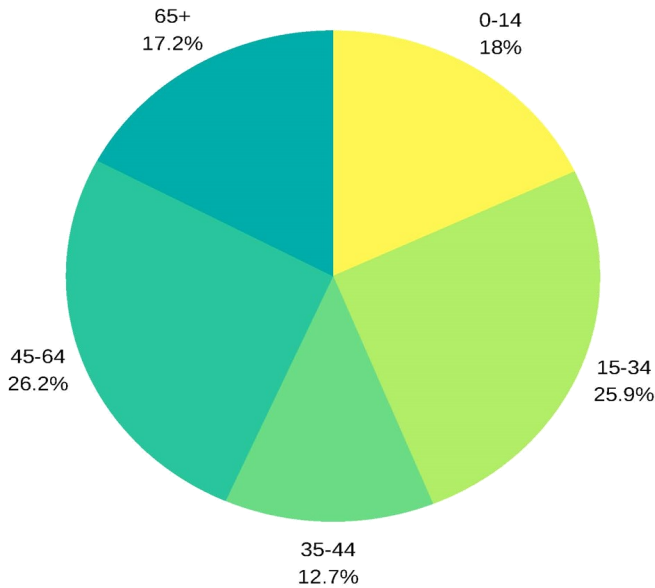

Age of Jefferson Parish Residents (2018)

Source: ESRI 2018 Projections

ESRI Estimates Jefferson Parish's 2018 Population as 436,359 persons, making Jefferson Parish one of the most populated parishes in the state.

Median Household Income	\$50,238
Average Household Income	\$72,298

Population	436,359
Households	171,940
Families	110,747
Average Household Size	2.52
Owner Occupied Houses	99,555
Renter Occupied Houses	72,385
Median Age	39.5